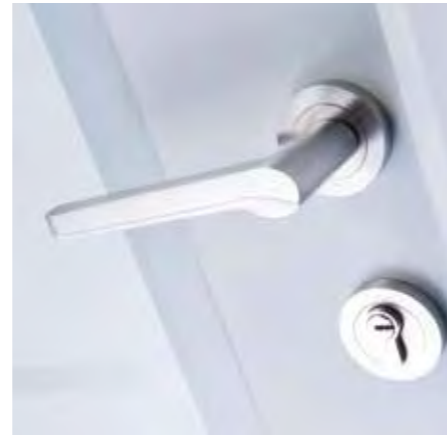

Wilton

Door SFG7 - Glass Trim, Glass SB27
Shown in Anthracite Grey

Furniture Shown: 1200mm Bar Pull Handle, SB27 clear visible border is 25mm.

A++

WAIST HIGH LOCK SYSTEM

Shown (left) with round escutcheon plate and 1200mm bar pull handle.