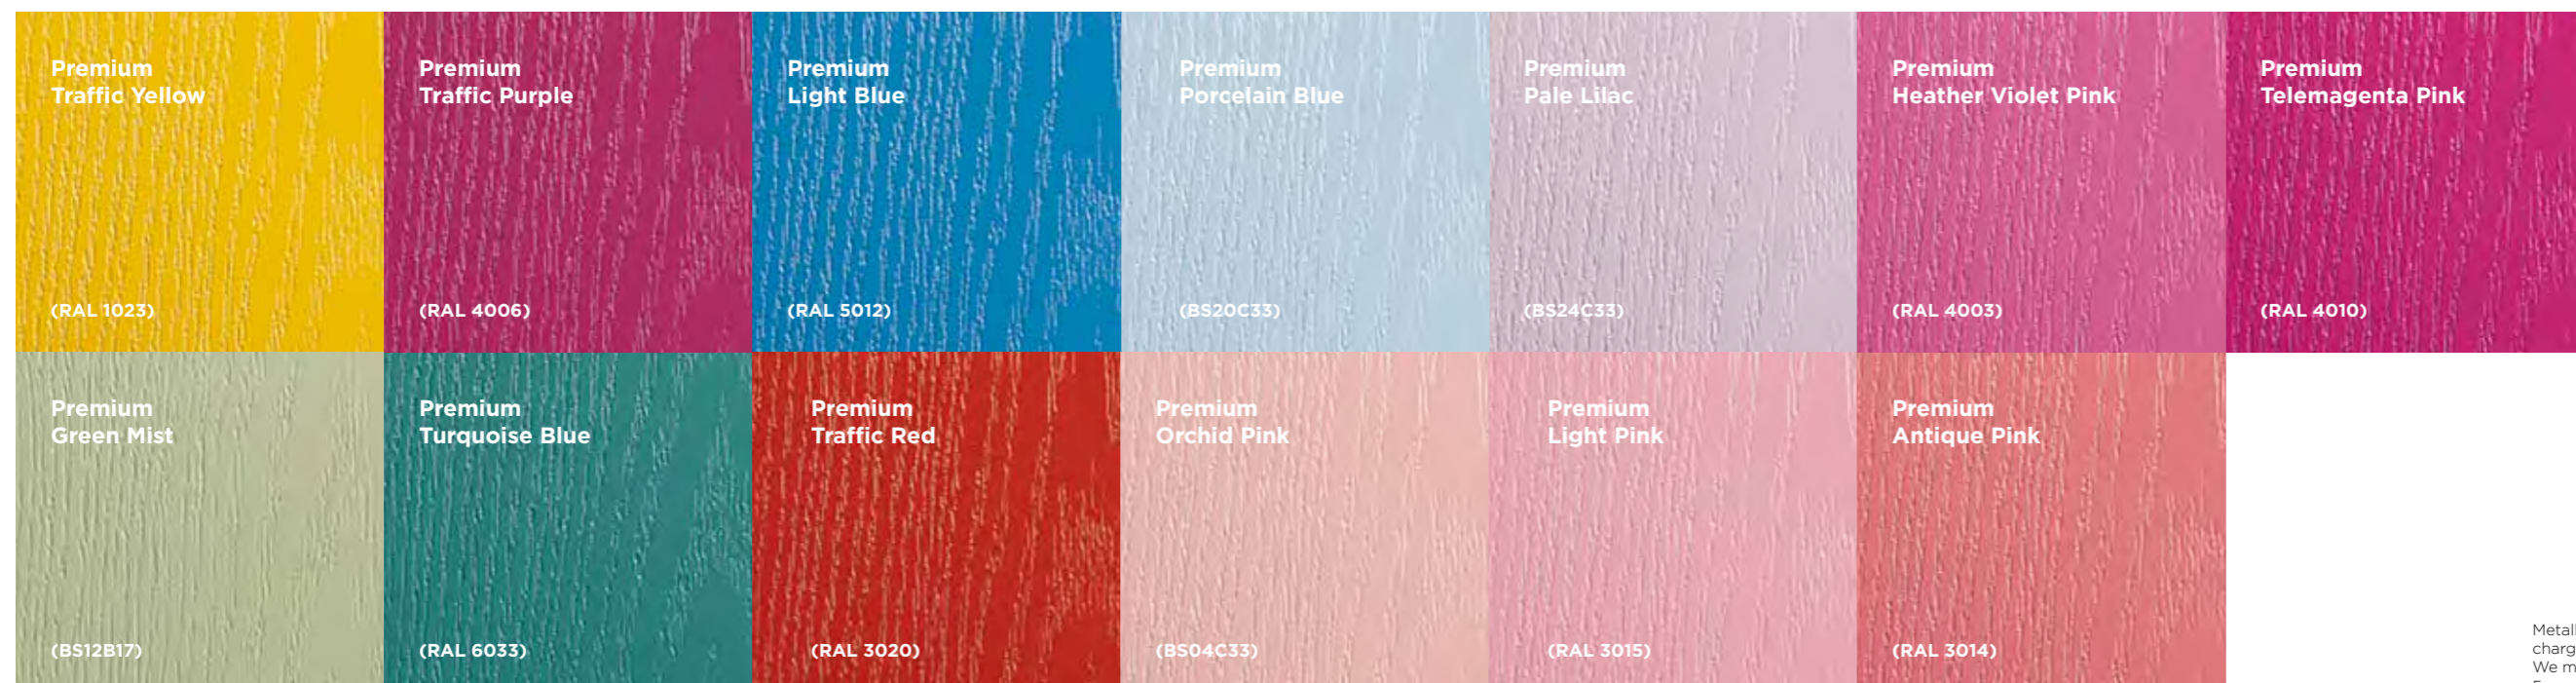

PREMIUM COLOURS

Metallic Colours are not available. There is an extra charge for Premium and RAL/BS colours. We may not be able to match all RAL/BS colours. 5 year guarantee on Premium Colours

Every effort has been made to reproduce the colour of our Apeer doors and the coloured film in the decorative glass designs. However, printing constraints will give rise to some colour deviation. For exact colour matching please request a colour sample from your approved supplier before purchase. Please note the grain on the GRP Apeer door does not replicate the grain on the frame as it is a PVC foil. The grain and colour on the Oak and Rosewood doors are not an exact match to the Oak and Rosewood PVC frames.