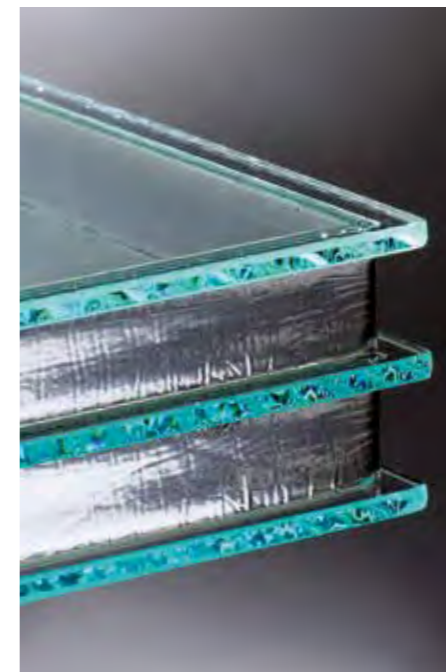

VIRTUALLY AIRTIGHT

Our double sealed rebate is virtually airtight by creating an internal secondary seal.

EXTRA INSULATION

Along with our 70mm super-strong, highly insulating polyurethane core, glass elements are triple glazed for extra insulation. We can even gas-fill them for improved thermal performance.