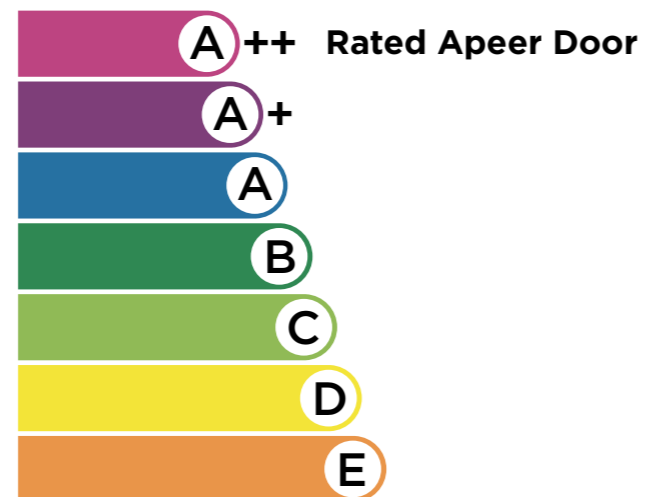

Apeer doors are independently tested and proven to be A++ Rated Doors.

An Apeer A++ door is many times more efficient than a timber core door.

An Apeer A++ energy saving door saves you money

When you compare an Apeer door to a PVC Door or Timber Core Door an Apeer **A++** Door is proven to save you money over the life cycle of the door.