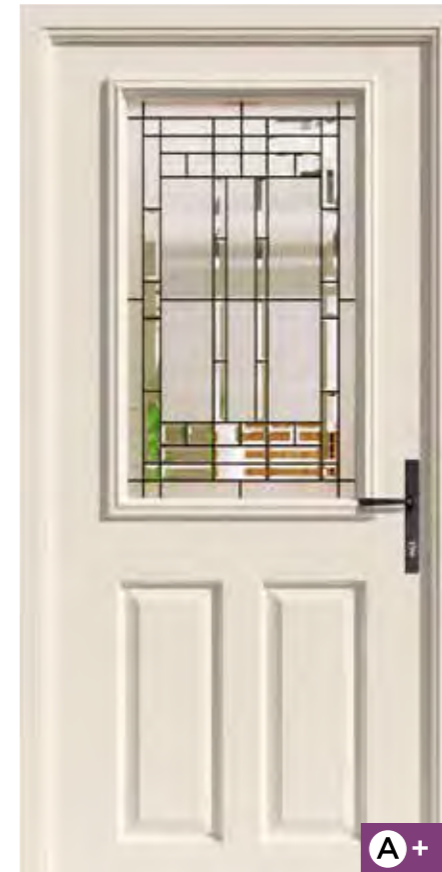

Available width up to 1087mm

Glass Code RG181
Colour Cream