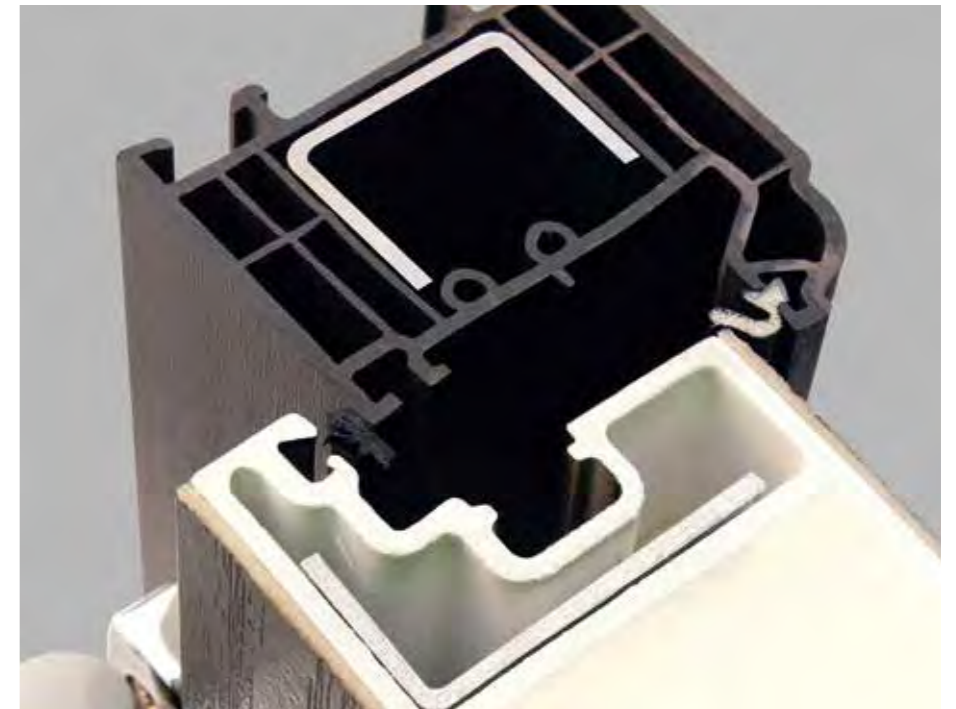

EXTRA INSULATION

Along with our 70mm super-strong, highly insulating polyurethane core, glass elements are triple glazed for extra insulation. We can even gas-fill them for improved thermal performance.