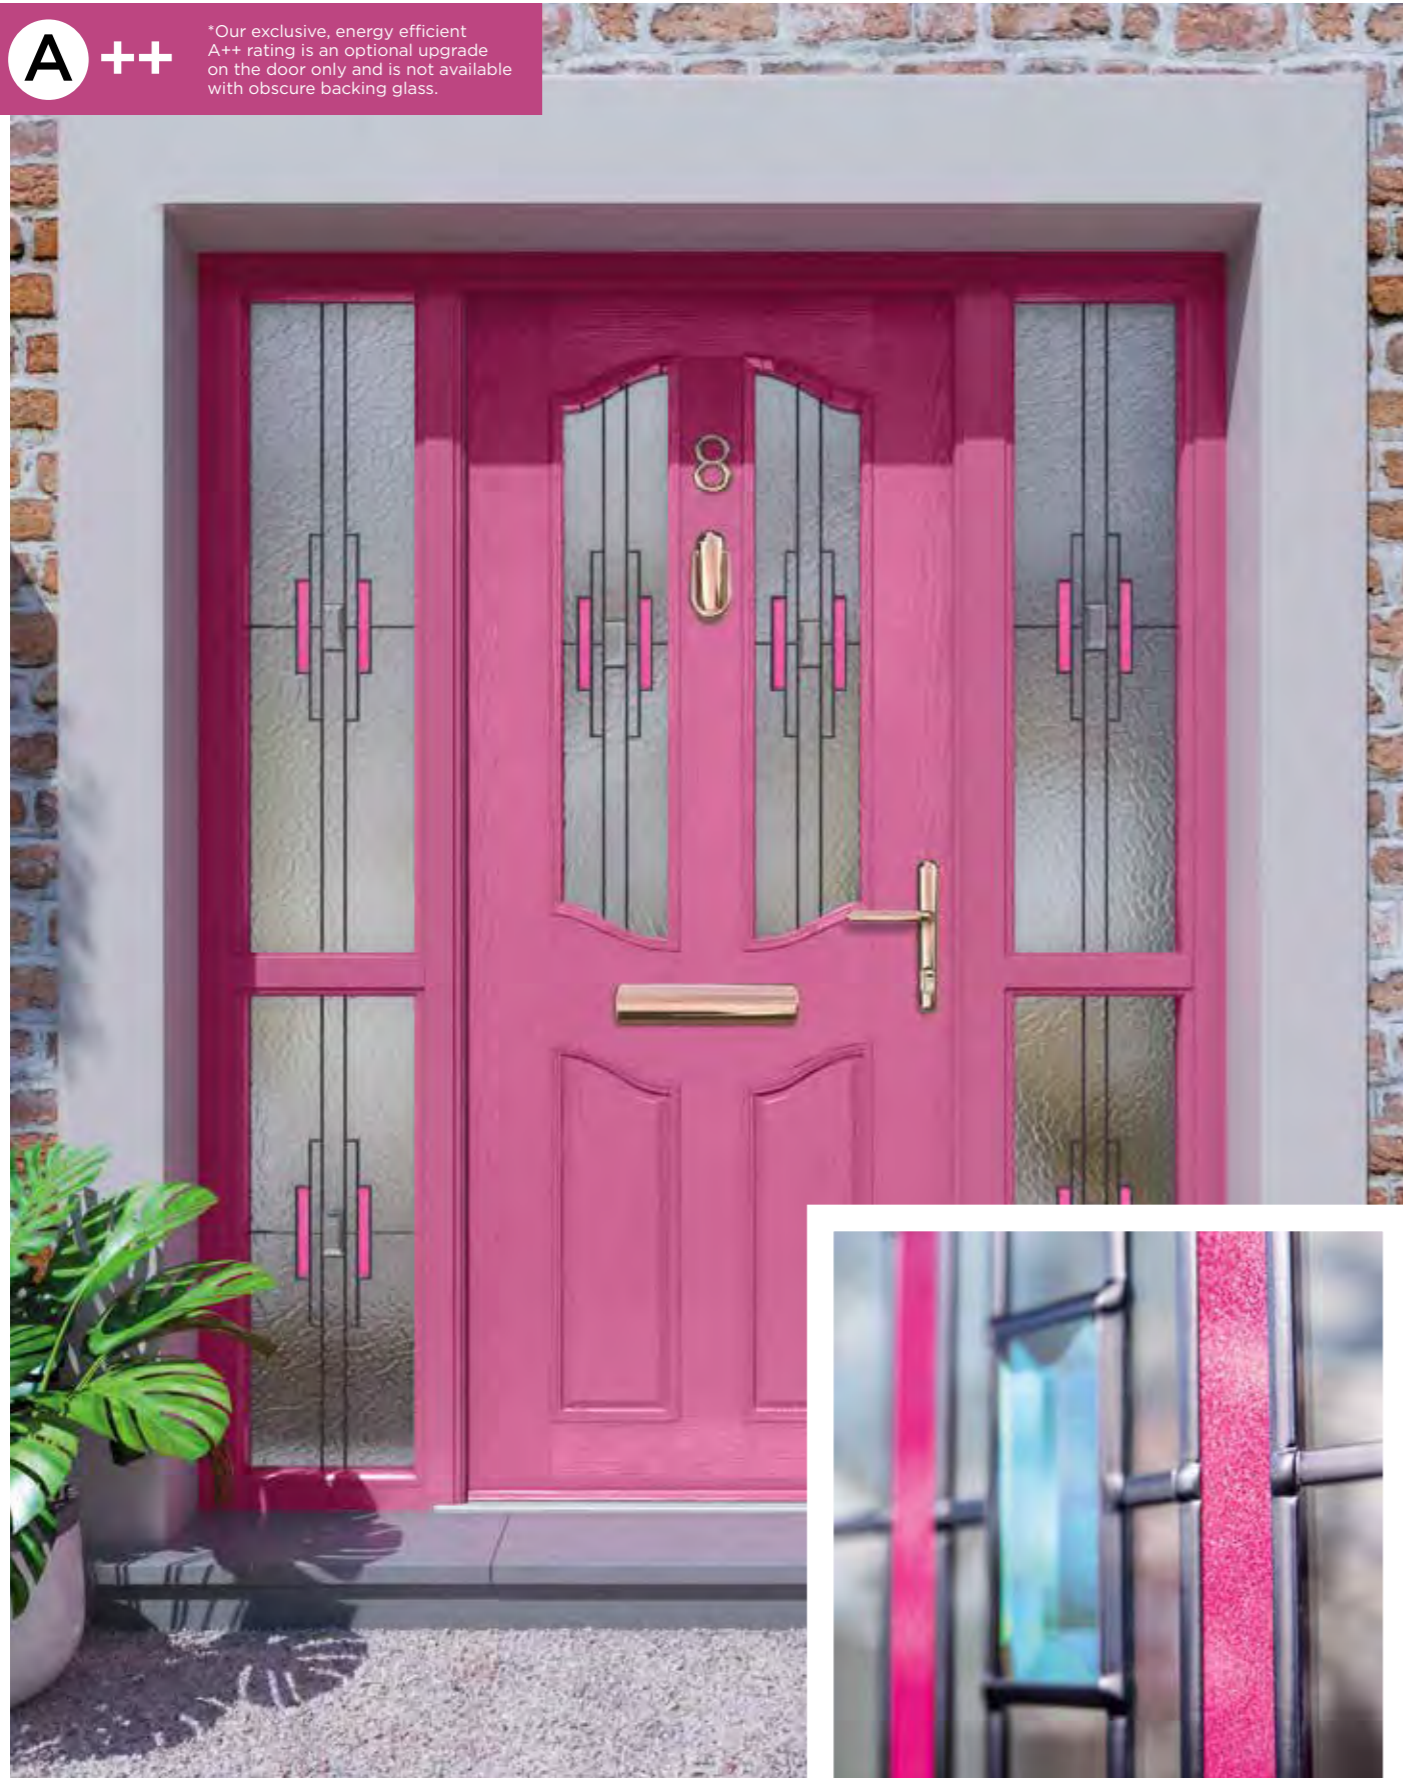

Portland

Door APL2, Glass TP1*
Shown in Heather Violet Pink (RAL 4003)

A++

*Our exclusive, energy efficient A++ rating is an optional upgrade on the door only and is not available with obscure backing glass.

Furniture Shown: Sweet Handle, Sweet Knocker, Sweet Letterplate, Sweet Numeral all shown in Rose Gold. *Glass design shown with Minster backing glass.

The pink film used in the glass design has a sparkle finish as shown here.