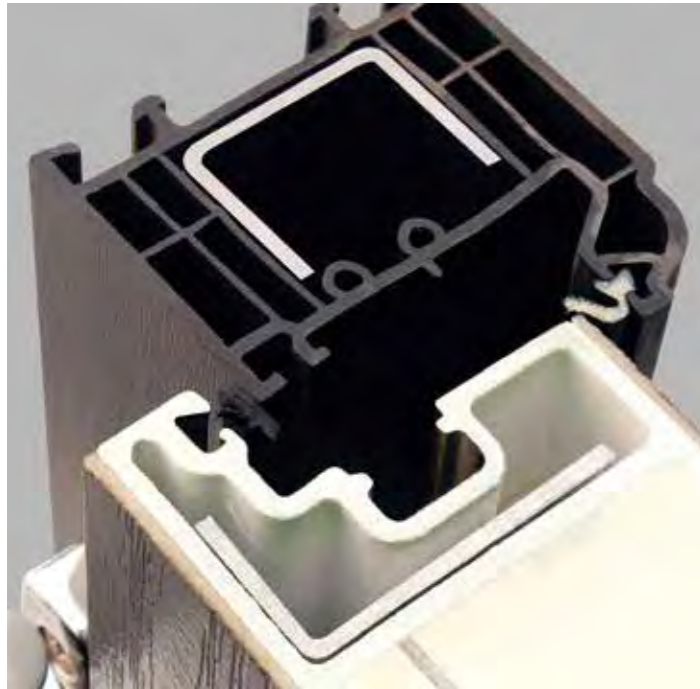

We've got your back. And your front.

Install an Apeer door and you'll have the weight of our entire design team and security specialists protecting you and your home from intruders. Our doors comfortably exceed all industry standard impact and cut-through tests.

Secured by Design doors must be ordered with laminated glass.