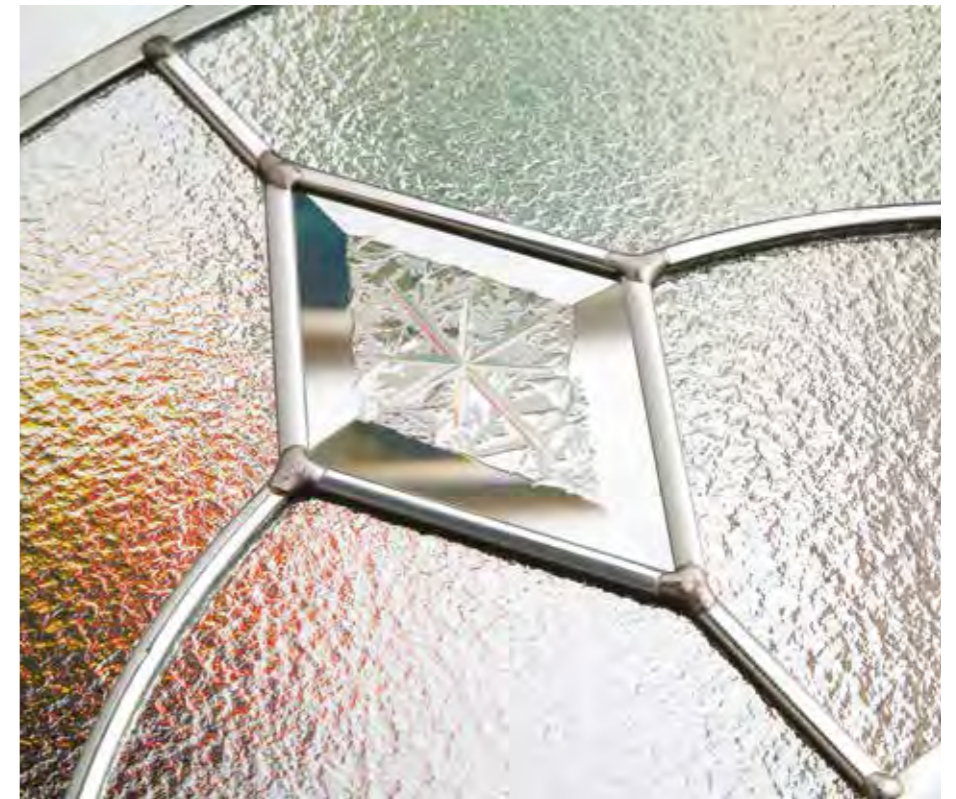

Downton ACDL3
Glass Code RG16
Colour Dark Green