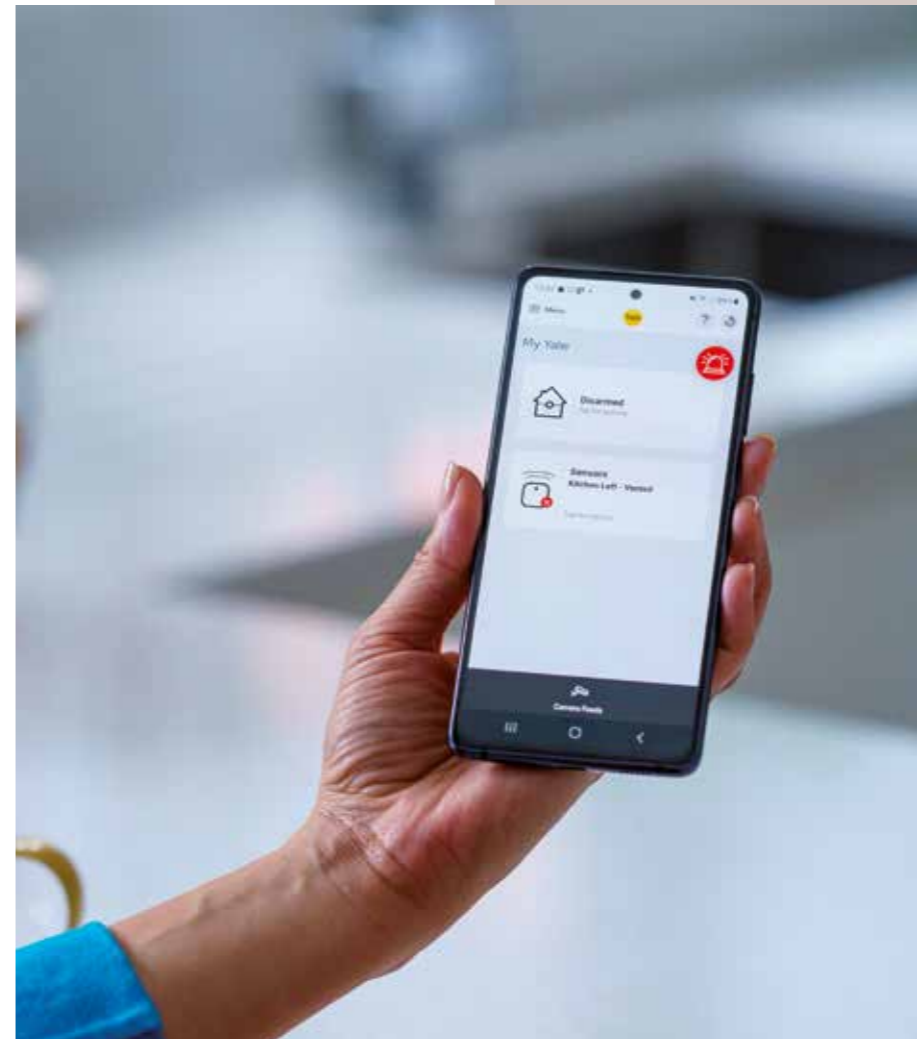

Check the status of your doors and windows with your voice.

Integration with Amazon Alexa and Google Assistant makes it even easier to check the status of your home.

Simply ask, '...is the back door locked' or '...is the front door closed', and your voice assistant can tell you in real time if you've locked your door or window, giving you total peace of mind.

Integration with Philips Hue means your lights will flash once when alarm is armed, or disarmed. It can also act as a visual deterrent alongside notifications and audible alarm from the Sync Hub.

Senscheck must be specified at the time of order and it cannot be fitted once the door is installed

Benefits of SensCheck™ include:

- Sensor status notifications and tamper alerts
- Geo-fencing notifications
- Part Arm functionality
- Chime notifications
- Integration with Amazon Alexa, Google Assistant and Philips Hue
- BSI IoT accredited
- Ability to upgrade to full Yale Smart Security System