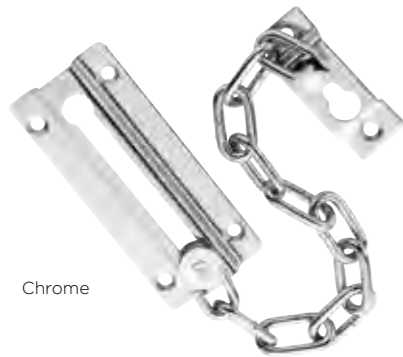

Chrome

Antique Black

Gold

Black

Satin Silver

Bronze

White

Escutcheon Plate
Shown in stainless steel.
Also available in brass.

Finger Pull
Shown in stainless steel.
Also available in black and brass.

Flag Hinge
Flag hinges are available in Black, Bronze, White, Gold, Chrome, Brown and Satin Silver

Security Chain

Gold

Numerals

Available in:
Antique Black
Black
Bronze
Chrome
Gold
Satin Silver