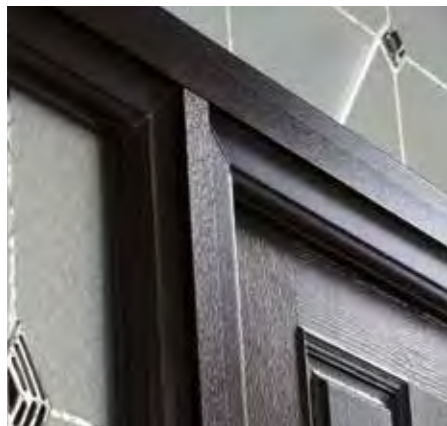

A strong coupling bar adds strength and stability.

Multi-point Yale locking system features two rollers, three hooks, two deadbolts and a latch. It secures the door from top to bottom.

Hardened steel hinge bolts make it virtually impossible to force open our doors or lift them off their hinges.